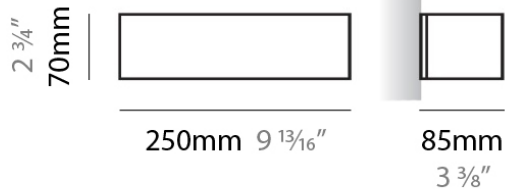

TOY SURFACE

D83285

GENERAL

Series: Toy
Brand: Panzeri
Division: Design
Mounting Type: Surface
Mounting Location: Wall
Subcategory: Ambient

PHYSICAL

Shape: Rectangle
Length (mm): 250
Length (in): 9 ⁷/₁₆
Height (mm): 70
Height (in): 2 ³/₄
Extension (mm): 85
Extension (in): 3 ¹/₄
Light Distribution: Direct / Indirect
Weight (kg): 0.9
Weight (lbs): 2
Diffuser: Frost White Glass
Fixture Material: Metal

ELECTRICAL

Number of Lamps: 1
Lamp Type: LED
Total Output Wattage (W): 12
Dimming: Non-Dimmable
Driver Included: Yes
Driver Location: Integrated
Driver Type: Constant Current
Driver Class: Class 2
Input Voltage (V): 120
Upon Request: (Dimming and 277V options available with remote driver sold separately)

LED

Color Temperature (°K): 3000
Nominal Lumen (lm): 2 x 730
CRI: >80 CRI

OPTICAL

RATINGS AND CERTIFICATIONS

Certified By: CSA Certified to UL and CSA Standards
IP rating: IP40