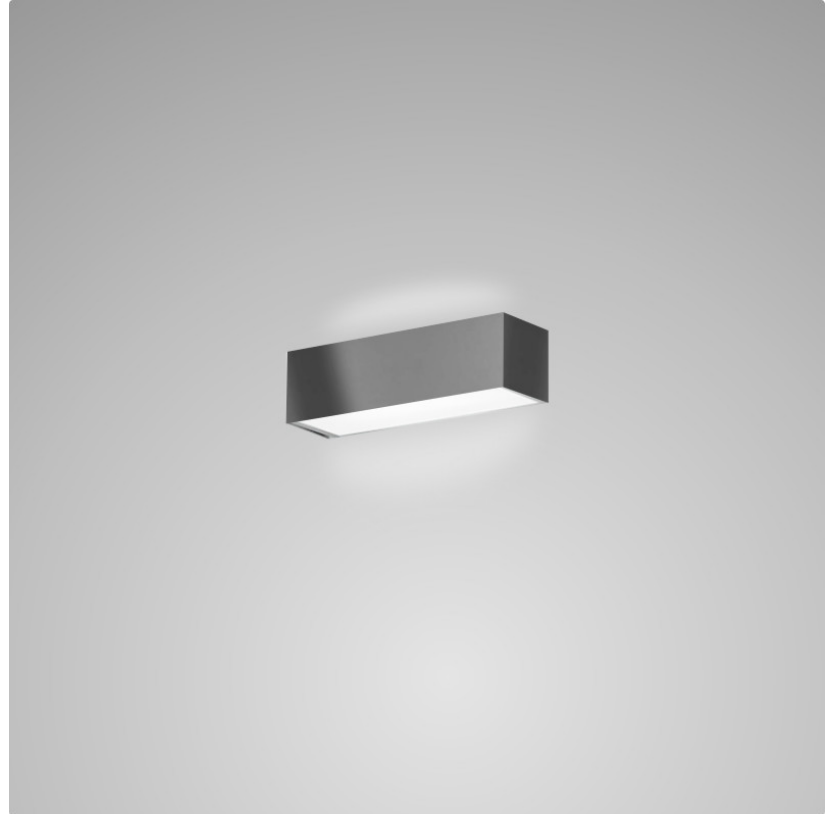

TOY SURFACE

D83138

GENERAL

Series: Toy _____
Brand: Panzeri _____
Division: Design _____
Mounting Type: Surface _____
Mounting Location: Wall _____
Subcategory: Ambient _____

PHYSICAL

Shape: Rectangle _____
Length (mm): 250 _____
Length (in): 9 ⁷/₈ _____
Height (mm): 70 _____
Height (in): 2 ³/₄ _____
Extension (mm): 85 _____
Extension (in): 3 ¹/₄ _____
Light Distribution: Direct / Indirect _____
Weight (kg): 0.9 _____
Weight (lbs): 2 _____
Diffuser: Frost White Glass _____
Fixture Finish: SST _____
Fixture Material: Metal _____

ELECTRICAL

Number of Lamps: 1 _____
Lamp Type: CFL _____
Bulb Included: Bulb Not Included _____
Total Output Wattage (W): 26 _____
Max. Wattage Per Lamp (W): 26 _____
Lamp Base: GX24-q3 _____
Driver Included: Yes _____
Driver Type: Ballast - 120Vac - Non-dimming _____
Input Voltage (V): 120 _____

LED

OPTICAL

RATINGS AND CERTIFICATIONS

Certified By: CSA Certified to UL and CSA Standards _____
IP rating: IP40 _____