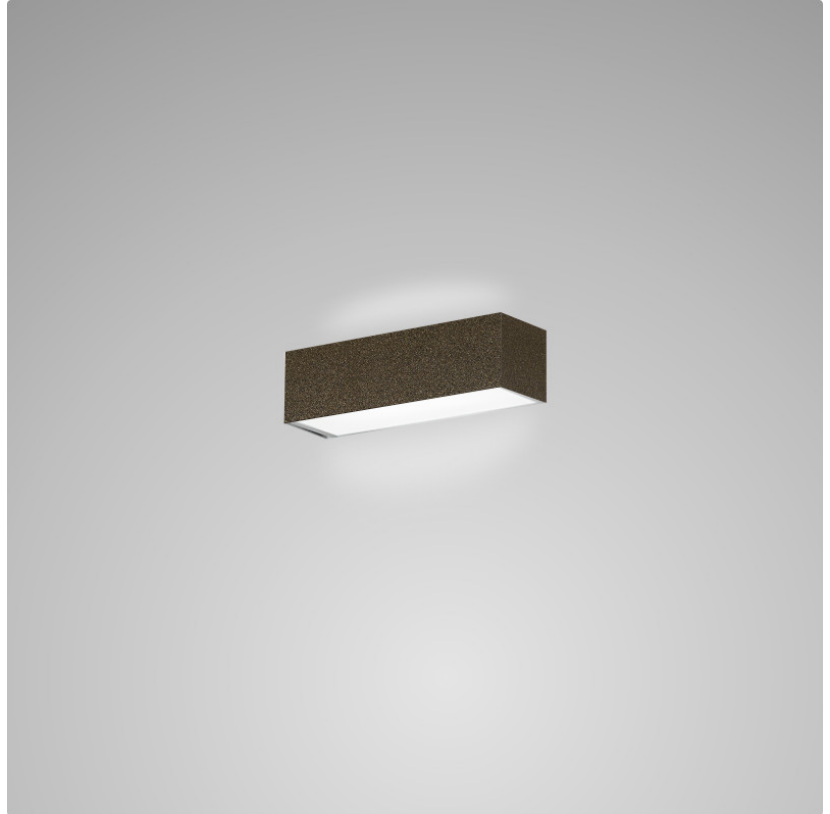

TOY SURFACE

D83285

GENERAL

Series: Toy
Brand: Panzeri
Division: Design
Mounting Type: Surface
Mounting Location: Wall
Subcategory: Ambient

PHYSICAL

Shape: Rectangle
Length (mm): 250
Length (in): 9 ⁷/₁₆
Height (mm): 70
Height (in): 2 ³/₄
Extension (mm): 85
Extension (in): 3 ¹/₄
Light Distribution: Direct / Indirect
Weight (kg): 0.9
Weight (lbs): 2
Diffuser: Frost White Glass
Fixture Material: Metal

ELECTRICAL

Number of Lamps: 1
Lamp Type: LED
Total Output Wattage (W): 12
Dimming: Non-Dimmable
Driver Included: Yes
Driver Location: Integrated
Driver Type: Constant Current
Driver Class: Class 2
Input Voltage (V): 120
Upon Request: (Dimming and 277V options available with remote driver sold separately)

LED

Color Temperature (°K): 3000
Nominal Lumen (lm): 2 x 730
CRI: >80 CRI

OPTICAL

RATINGS AND CERTIFICATIONS

Certified By: CSA Certified to UL and CSA Standards
IP rating: IP40