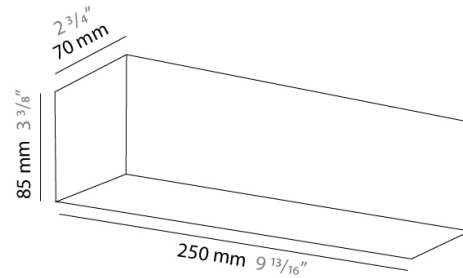

TOY SURFACE

D83281-PSS

GENERAL

Series: Toy _____

Brand: Panzeri _____

Division: Design _____

Mounting Type: Surface _____

Mounting Location: Wall _____

PHYSICAL

Shape: Rectangle _____

Length (mm): 250 _____

Length (in): $9 \frac{13}{16}$ _____

Height (mm): 70 _____

Height (in): $2 \frac{3}{4}$ _____

Extension (mm): 85 _____

Extension (in): $3 \frac{3}{8}$ _____

Light Distribution: Direct / Indirect _____

Weight (kg): 0.82 _____

Weight (lbs): 1.8 _____

Diffuser: Frost White Glass _____

Fixture Material: Metal _____

ELECTRICAL

Lamp Type: LED _____

Input Wattage (W): 13 _____

Total Output Wattage (W): 12 _____

Driver Included: Yes _____

Driver Location: Integrated _____

Driver Type: Integral LED driver, 700mA (Dimming and 277V options available with remote driver sold separately) _____

LED

Color Temperature (°K): 3000 _____

Max. Delivered Lumen (lm): 938 _____

CRI: >80 CRI _____

OPTICAL

RATINGS AND CERTIFICATIONS

Certified By: CSA Certified to UL and CSA Standards _____

IP rating: IP20 _____